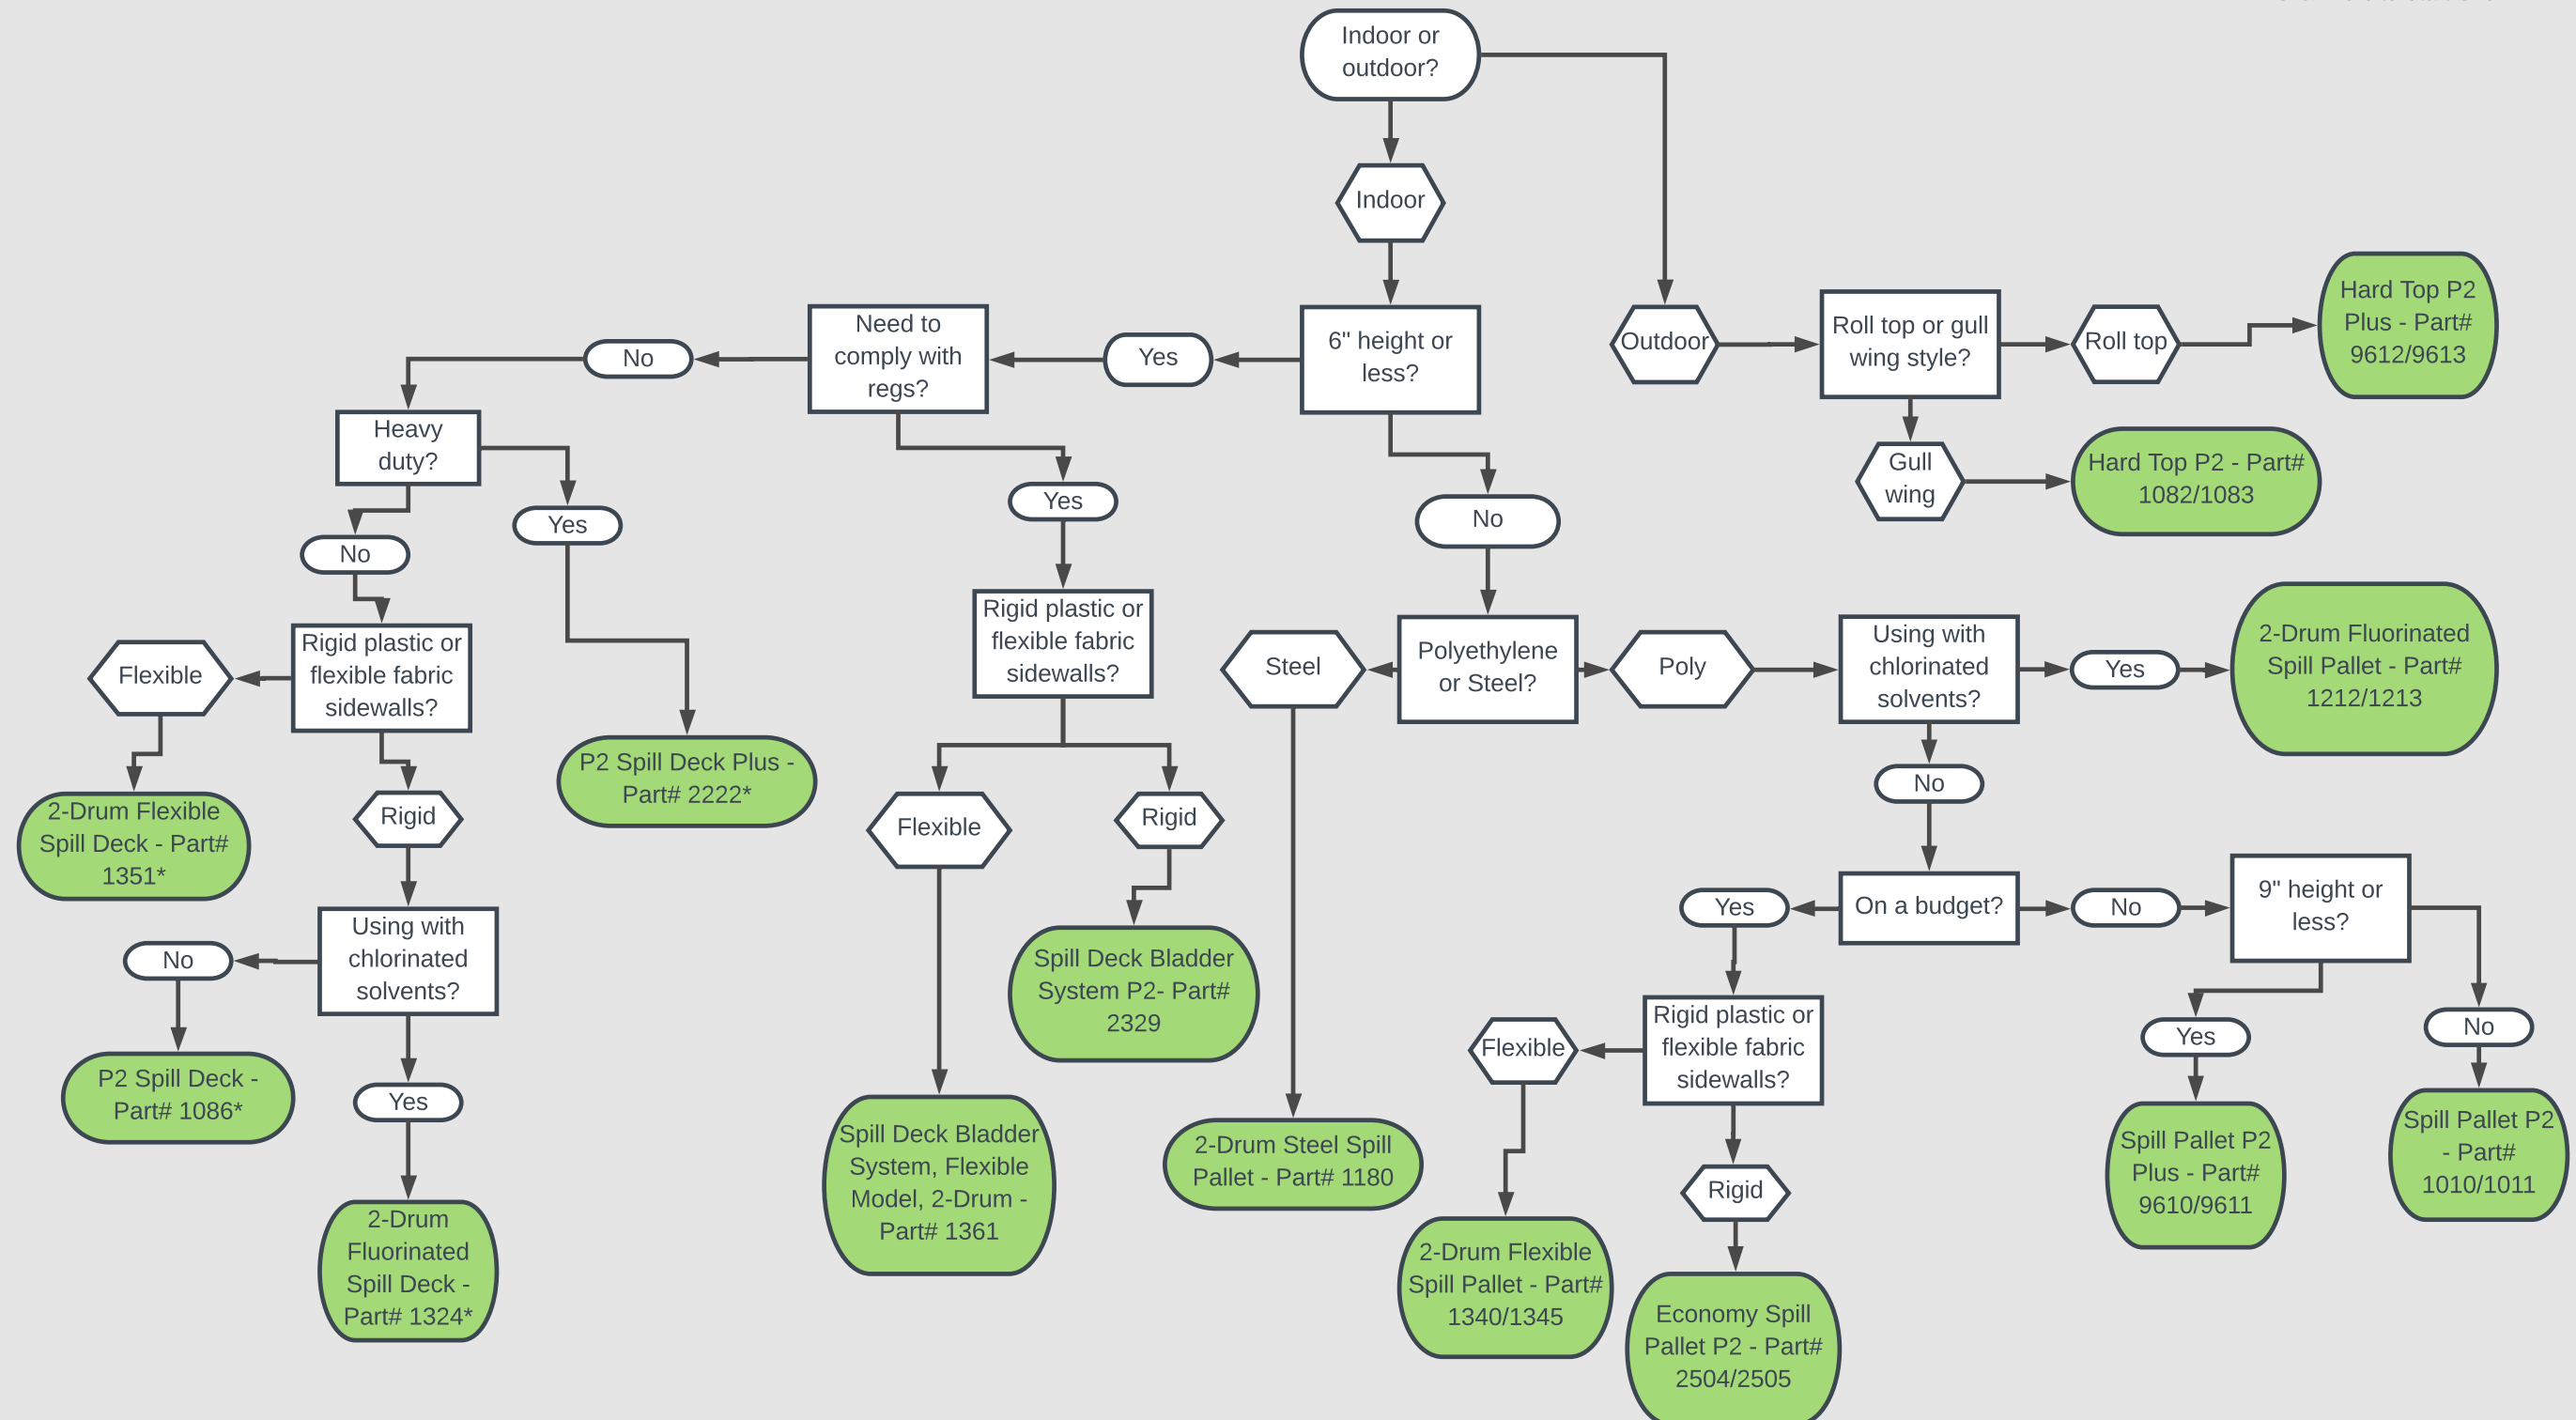

 = link to webpage

[Click Here to Go Back](#)

[Click Here to Start Over](#)

2-DRUM CONTAINMENT

**Do not comply with spill containment regulations as a "stand alone" unit but can be connected to other decks in order to meet compliance.*