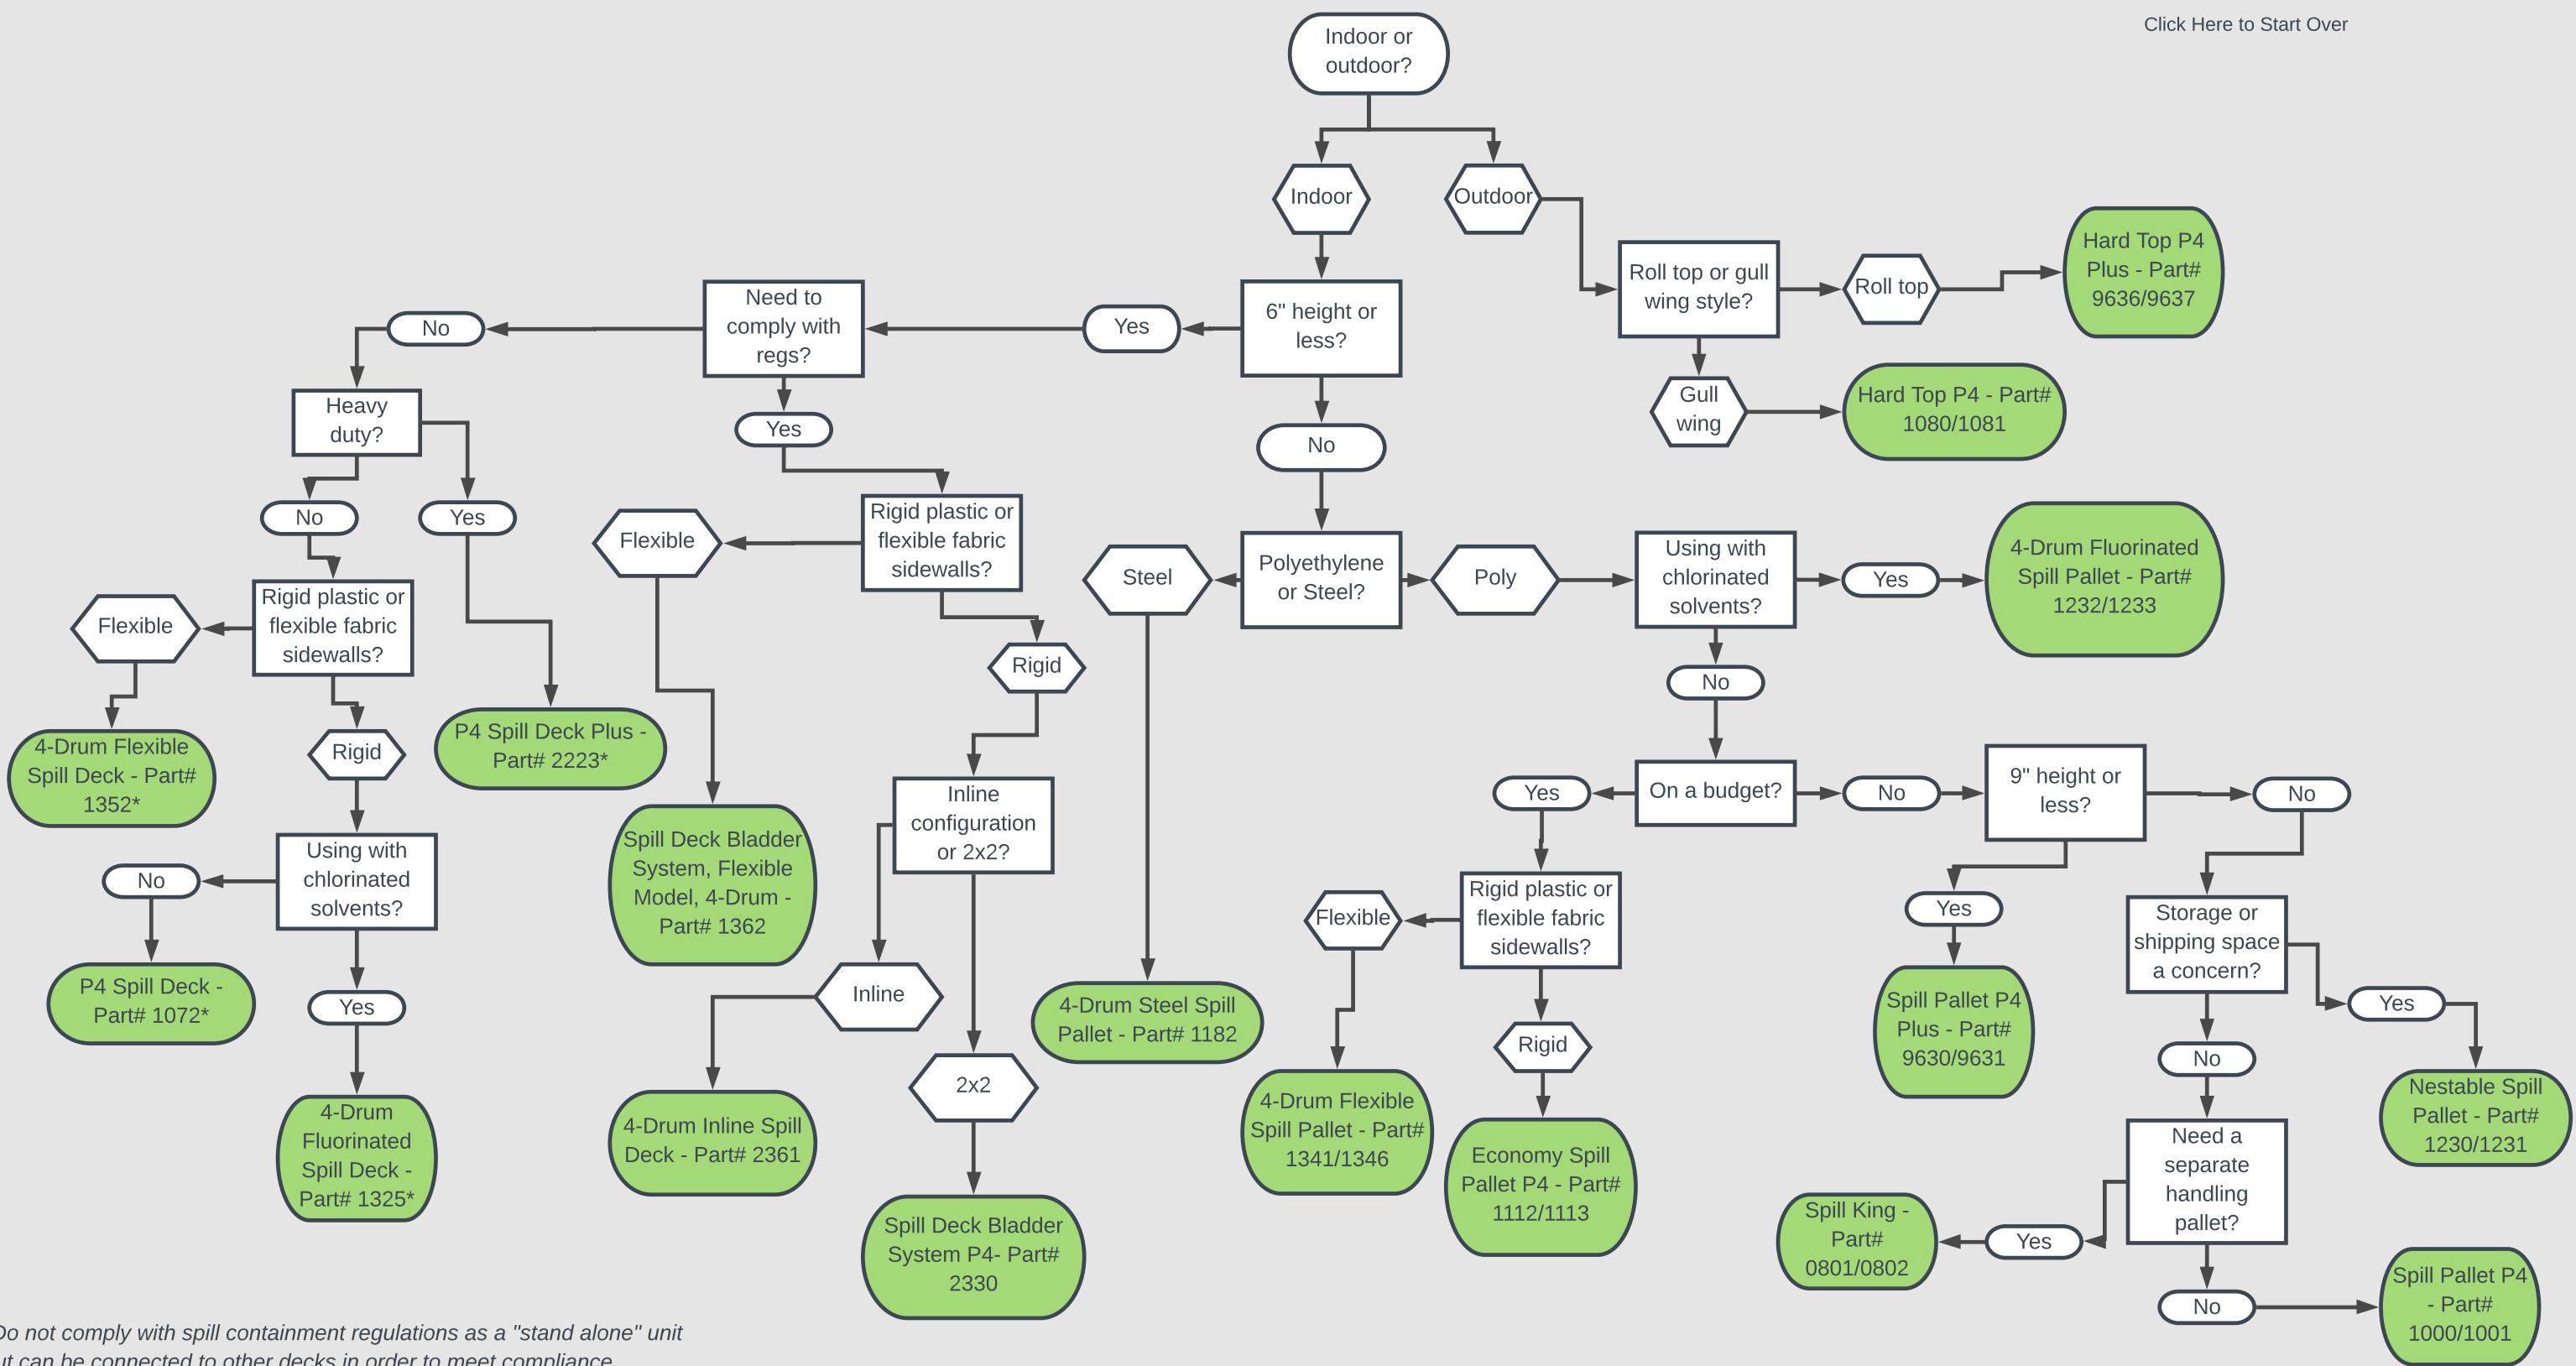

 = link to webpage

[Click Here to Go Back](#)

[Click Here to Start Over](#)

4-DRUM CONTAINMENT

*Do not comply with spill containment regulations as a "stand alone" unit but can be connected to other decks in order to meet compliance.