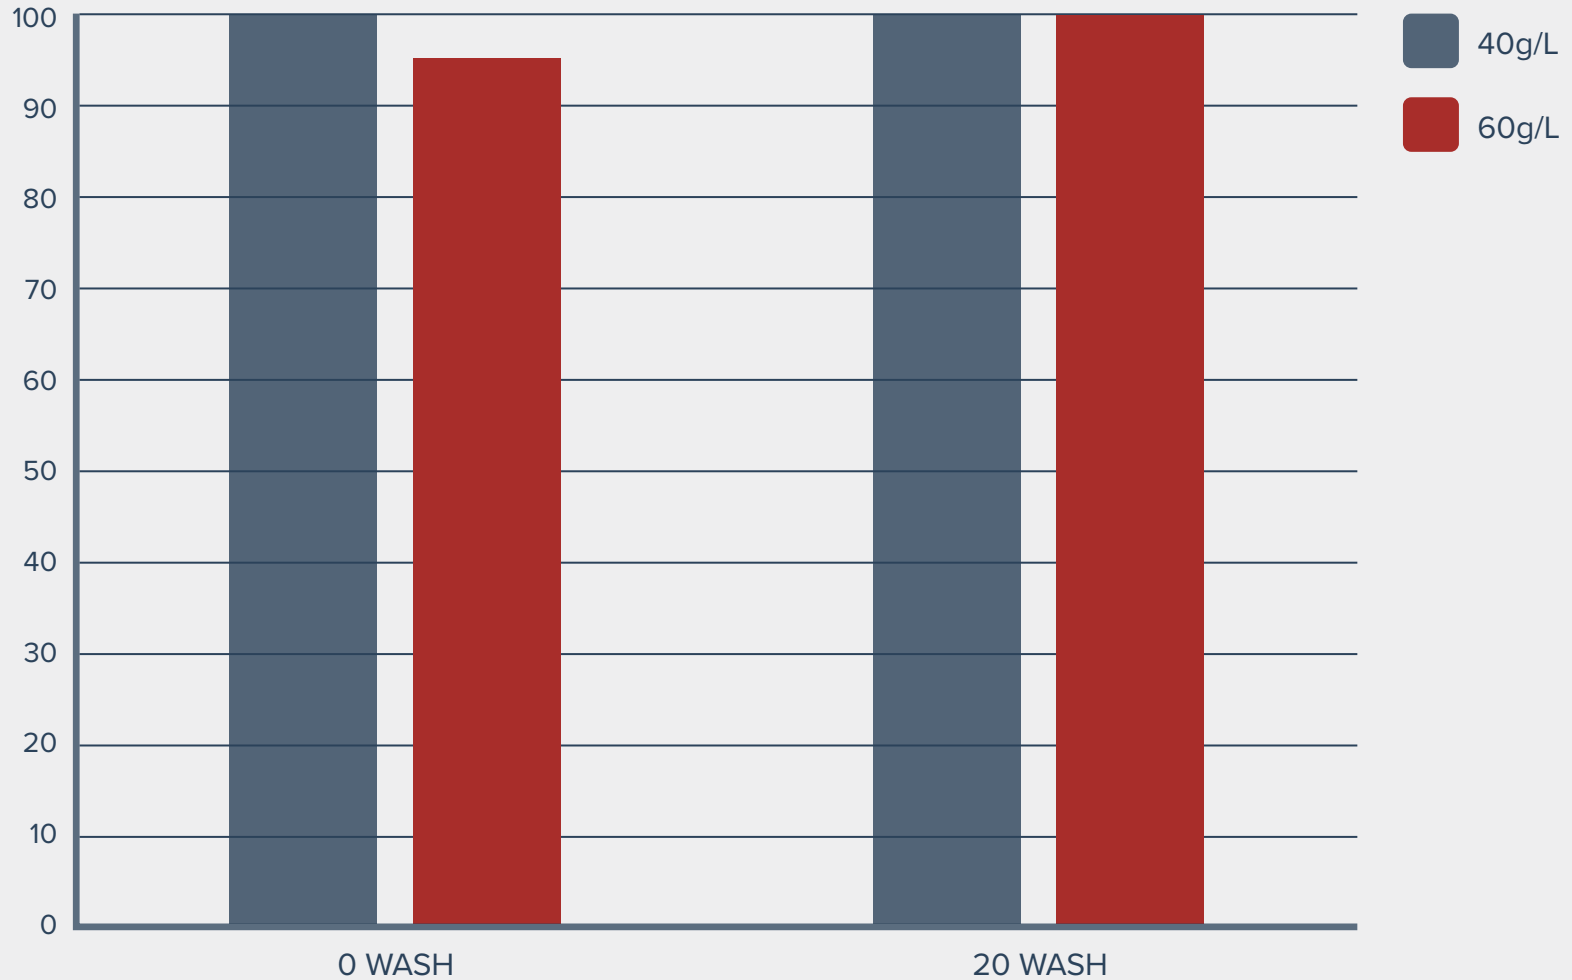

EVERSHIELD®

EverShield ZERO19 - Water Repellency (AATCC 22)

Data shown is for EverShield ZERO19 applied to polyester.
Wash testing according to AATCC 135 · Cold water wash and rinse · Hot dry

EVERSHIELD®

EverShield ZERO19 - Water Repellency (AATCC 22)

Data shown is for EverShield ZERO19 applied to polyester.
Wash testing according to AATCC 135 · Cold water wash and rinse · Hot dry