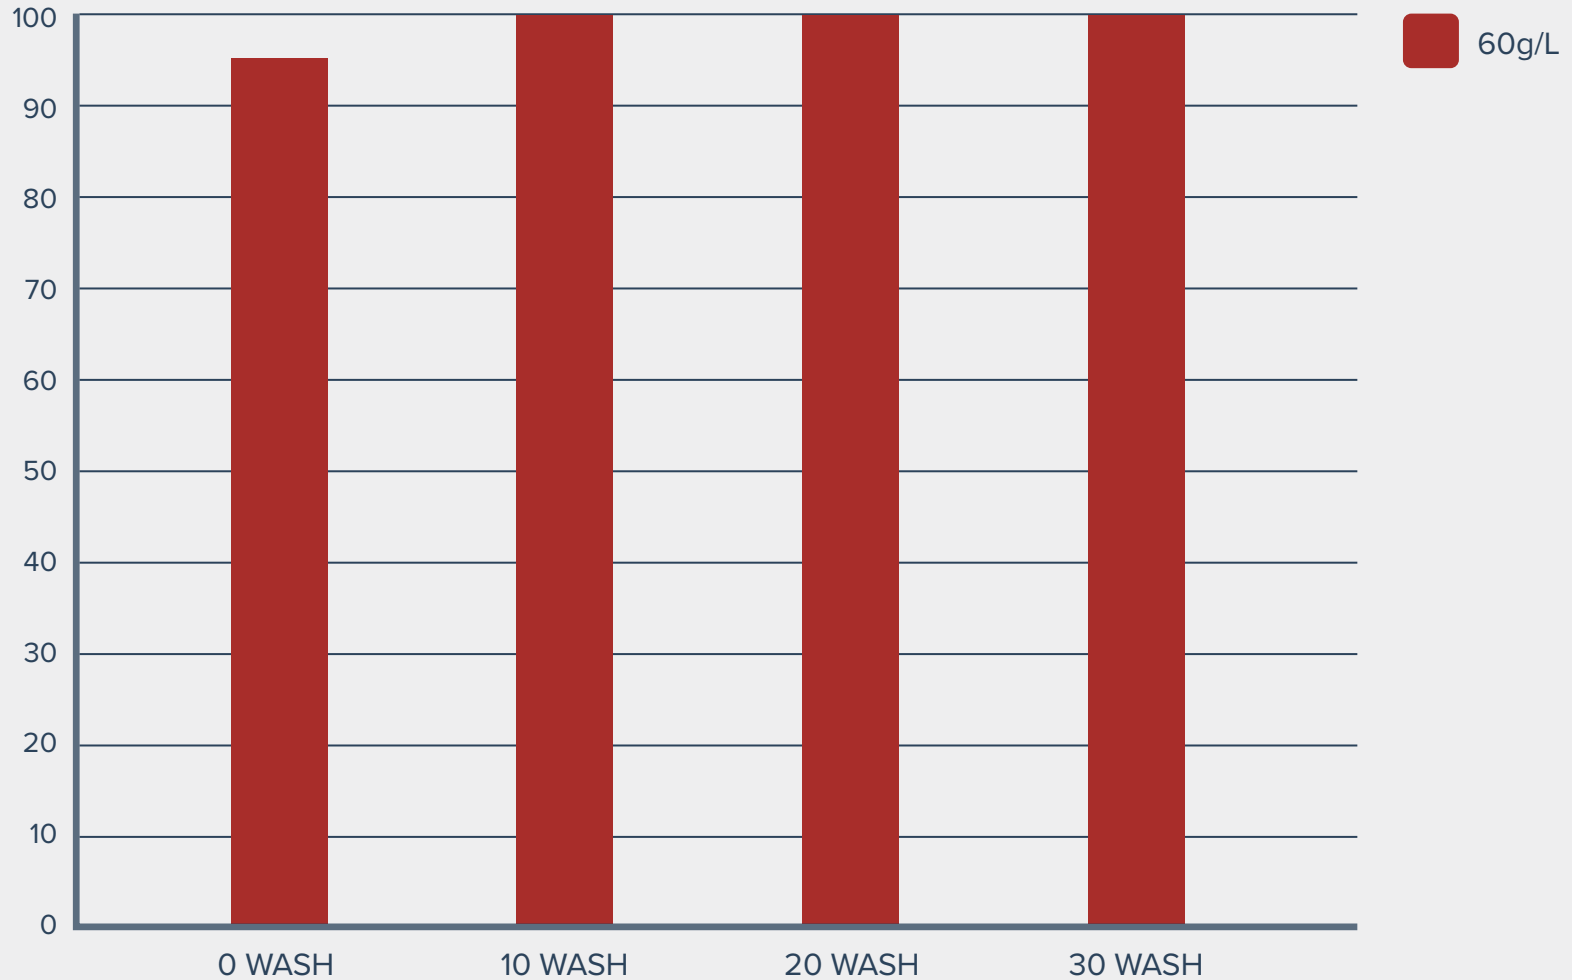

EVERSHIELD®

EverShield ZERO19 - Water Repellency (AATCC 22)

Data shown is for EverShield ZERO19 applied to polyester.
Wash testing according to AATCC 135 · Cold water wash and rinse · Hot dry

EVERSHIELD®

EverShield ZERO19 - Water Repellency (AATCC 22)

Data shown is for EverShield ZERO19 applied to polyester.
Wash testing according to AATCC 135 · Cold water wash and rinse · Hot dry